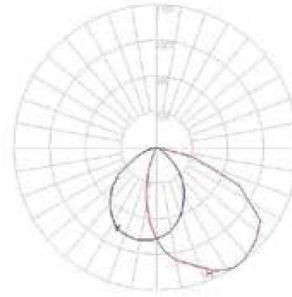

PHOTOMETRICS

ACCESSORIES AND EXTRAS

Pictures are representative, accessories and options may change based on spec or availability.

Dark Sky Adapter

For zero-sight line mounting.

ADD: .DSA

Pole Mount

Enables pole mounting. Requires Dark Sky Adapter (.DSA).

ADD: .POLE

Top Cover

Top cover.

ADD: .TC