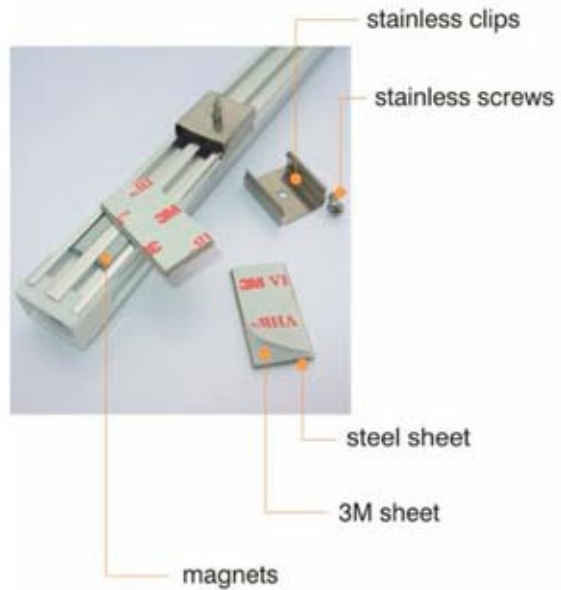

GB-UTC-100CM

Lumen 1000-1200lm

Frosted cover

Clear cover

Without touch switch

With touch switch

GB-UTC-100CM Specification:

Product Name	GB-UTC-100CM-TS/ GB-UTC-100CM-WTS
Color Temp	WW, NW
LED Quantity	210
Input Voltage	24.0V
Power	15.1
Current	0.63A
Current Range	0.567-0.693A

smart mounting kits

GREENBEAM LED

14 Whale Square Brooklyn, NY 11232 | Phone: 718-439-8247 | Fax: 718-439-0480 | elie@greenbeamled.com

GB-UTC-100CM

Strip light with touch switch: A
 Strip light without touch switch 1
 Strip light without touch switch 2
 Strip light without touch switch 3
 A + 1 + 2 + 3 + (Max 4 pcs)
 A controls all the lights after it.