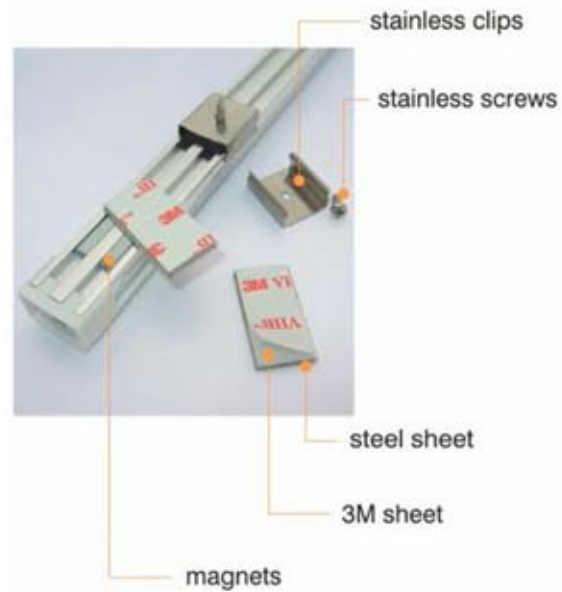

GB-UTC-60CM

Lumen 600-700lm

Frosted cover

Clear cover

Without touch switch

With touch switch

GB-UTC-60CM Specification:

Product Name	GB-UTC-60CM-TS/ GB-UTC-60CM-WTS
Color Temp	WW, NW
LED Quantity	120
Input Voltage	24.0V
Power	9.1
Current	0.38A
Current Range	0.342-0.418A

smart mounting kits

GREENBEAM LED

14 Whale Square Brooklyn, NY 11232 | Phone: 718-439-8247 | Fax: 718-439-0480 | elie@greenbeamled.com

GB-UTC-60CM

Strip light with touch switch: A
 Strip light without touch switch 1
 Strip light without touch switch 2
 Strip light without touch switch 3

 Strip light without touch switch 5
 A + 1 + 2 + 3 + + 5 (Max 6 pcs)
 A controls all the lights after it